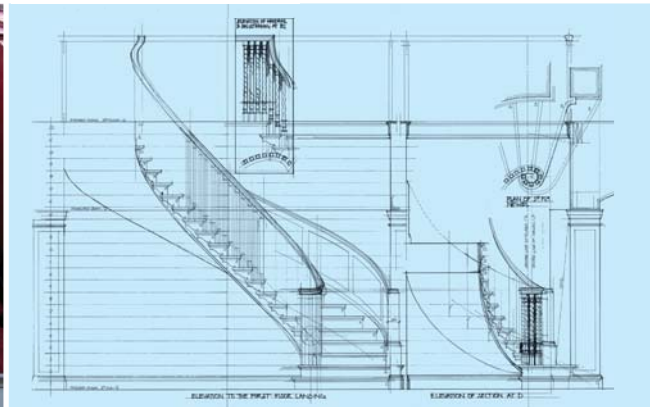

Hand carved hand rails

Traditional carving

General joinery

Design and project layouts

Secondary stairs - traditional

Traditional feature staircase

Fittings and units

Traditional carving

Secondary stairs - modern and doors

DEMAX JOINERY

Manufacturers of traditional staircase packages and much more!

DEMAX, 50 Turbine Way, The Eco Tech Business Park, Swaffham, Norfolk. PE37 7XD

T 01760 721222 F 01760 721201 www.demax.co.uk