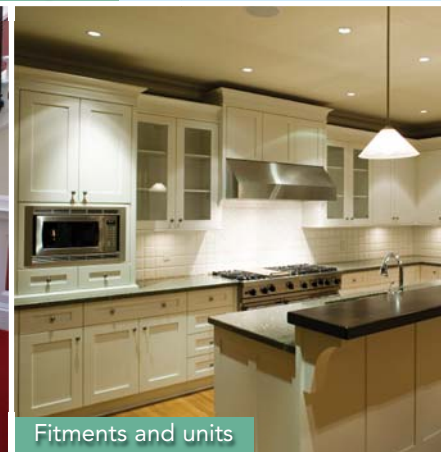

DEMAX JOINERY

Manufacturers of traditional staircase packages and much more!

DEMAX, 50 Turbine Way, The Eco Tech Business Park, Swaffham, Norfolk. PE37 7XD

T 01760 721222 F 01760 721201 www.demax.co.uk

Fully illustrated catalogue available